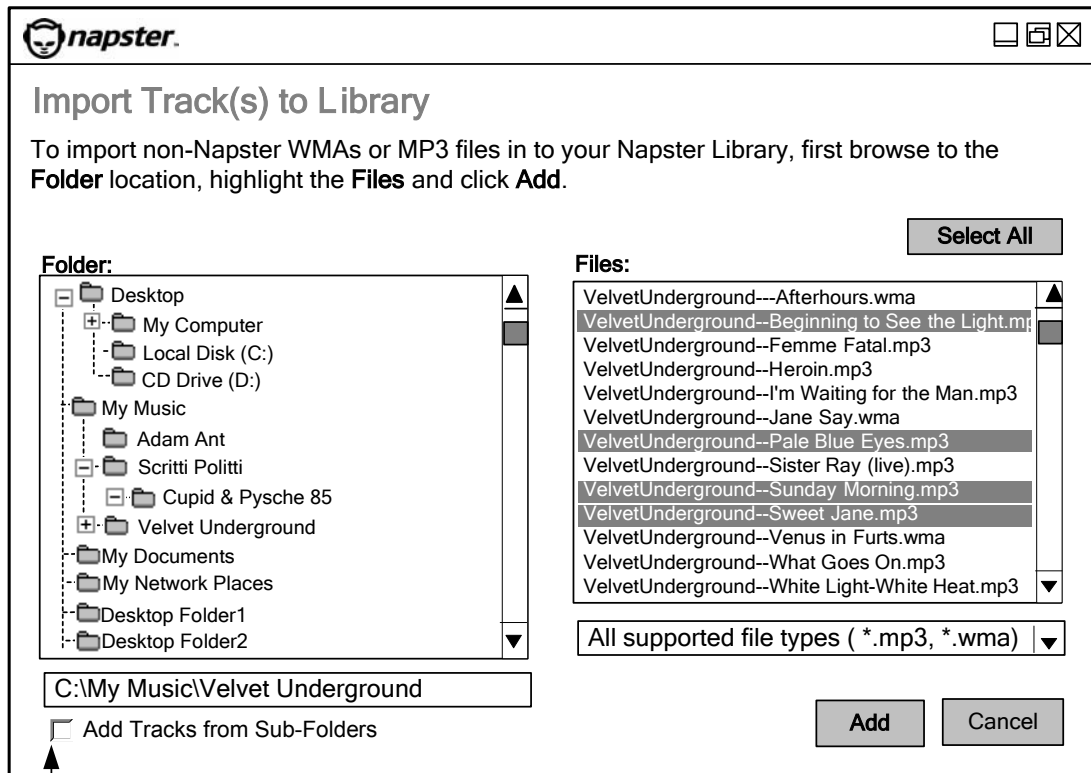

File Import and Editing

6/24/2003

**MP3 and WMA Import Process:**

**Non-Napster/pressplay File Editing Process:**

Lists tracks from selected folders and all sub-folders beneath this folder (default is NOT selected)

Default folder is My Music

Selects all tracks (location of button TBD)

Can also use Ctrl or Shift

Available drop-down options are:

All supported file types (\*.mp3, \*.wma)  
 MP3 File (\*.mp3)  
 Windows Media Audio File (\*.wma)

Lists tracks from selected folders and all sub-folders beneath this folder (default is NOT selected)

Default folder is My Music

Progress Bar once you click Add (unless there are Napster tracks, in which case see next page)