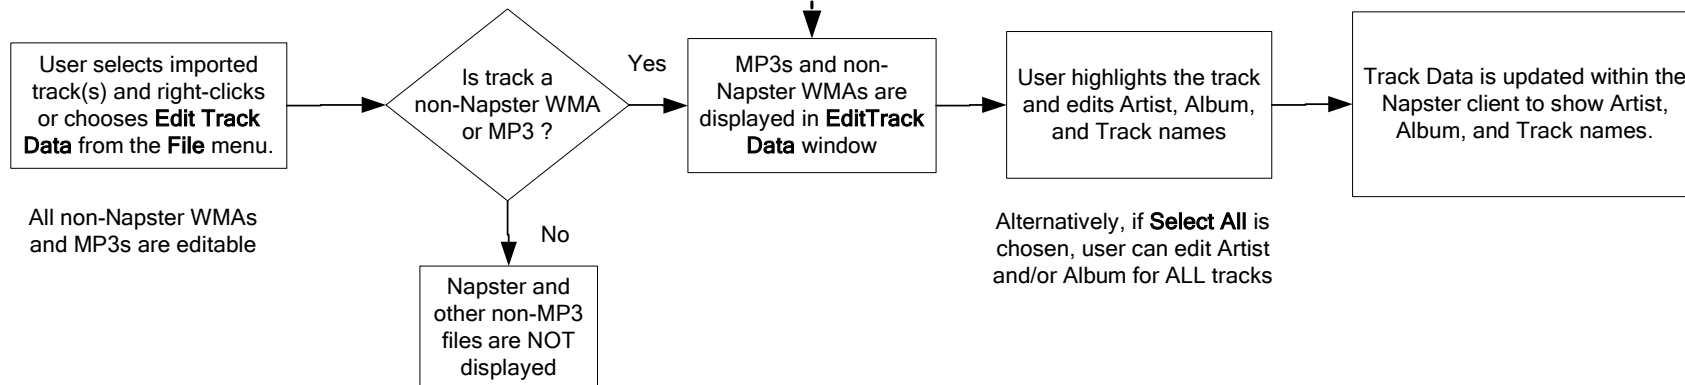

File Import and Editing

6/24/2003

**MP3 and WMA Import Process:**

**Non-Napster/pressplay File Editing Process:**

Lists tracks from selected folders and all sub-folders beneath this folder (default is NOT selected)

Lists tracks from selected folders and all sub-folders beneath this folder (default is NOT selected)

Default folder is My Music

Progress Bar once you click Add (unless there are Napster tracks, in which case see next page)

This version of the Edit Track Data screen displays if Select All is chosen.

**Edit Track Data**

You have selected multiple tracks. Click the checkbox to apply corresponding changes to all selected tracks.

**Track** is never editable in Select All mode.

Clicking "**Apply**" updates all the selected tracks and reverts back to regular Edit Track mode (without all selected)(presumably, the user would then finalize changes to just the track names). Clicking "**OK**" applies all updates and closes window.