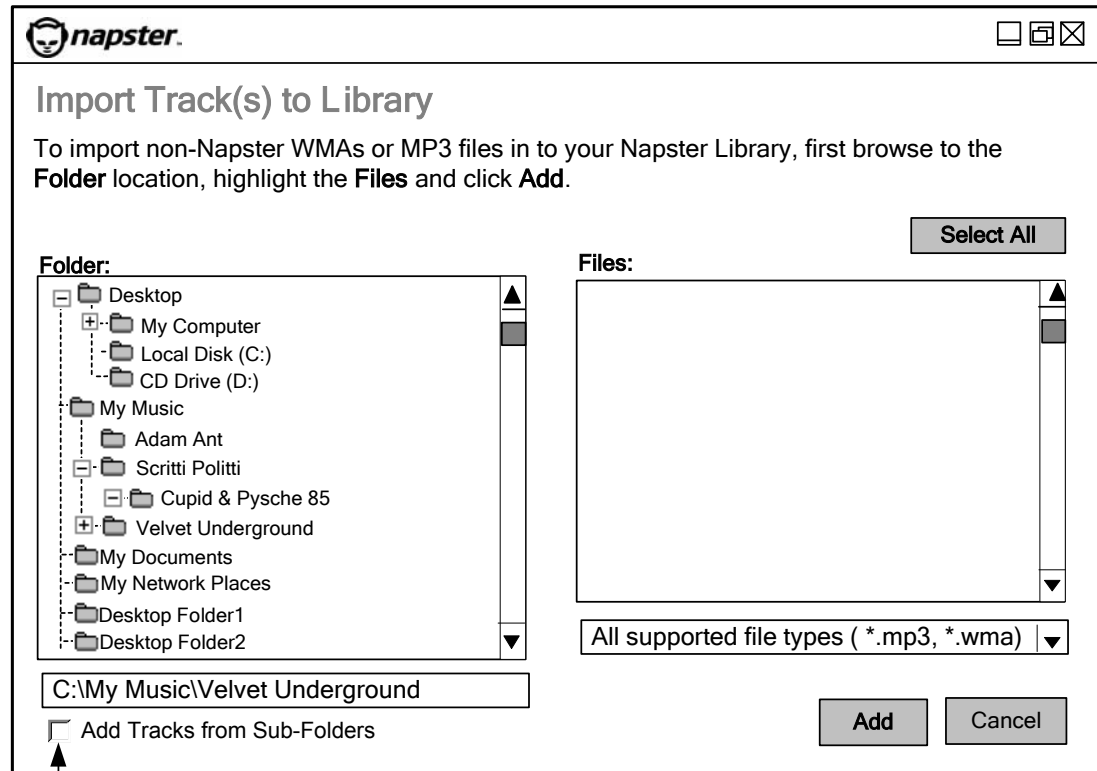

Lists tracks from selected folders and all sub-folders beneath this folder (default is NOT selected)

Default folder is My Music