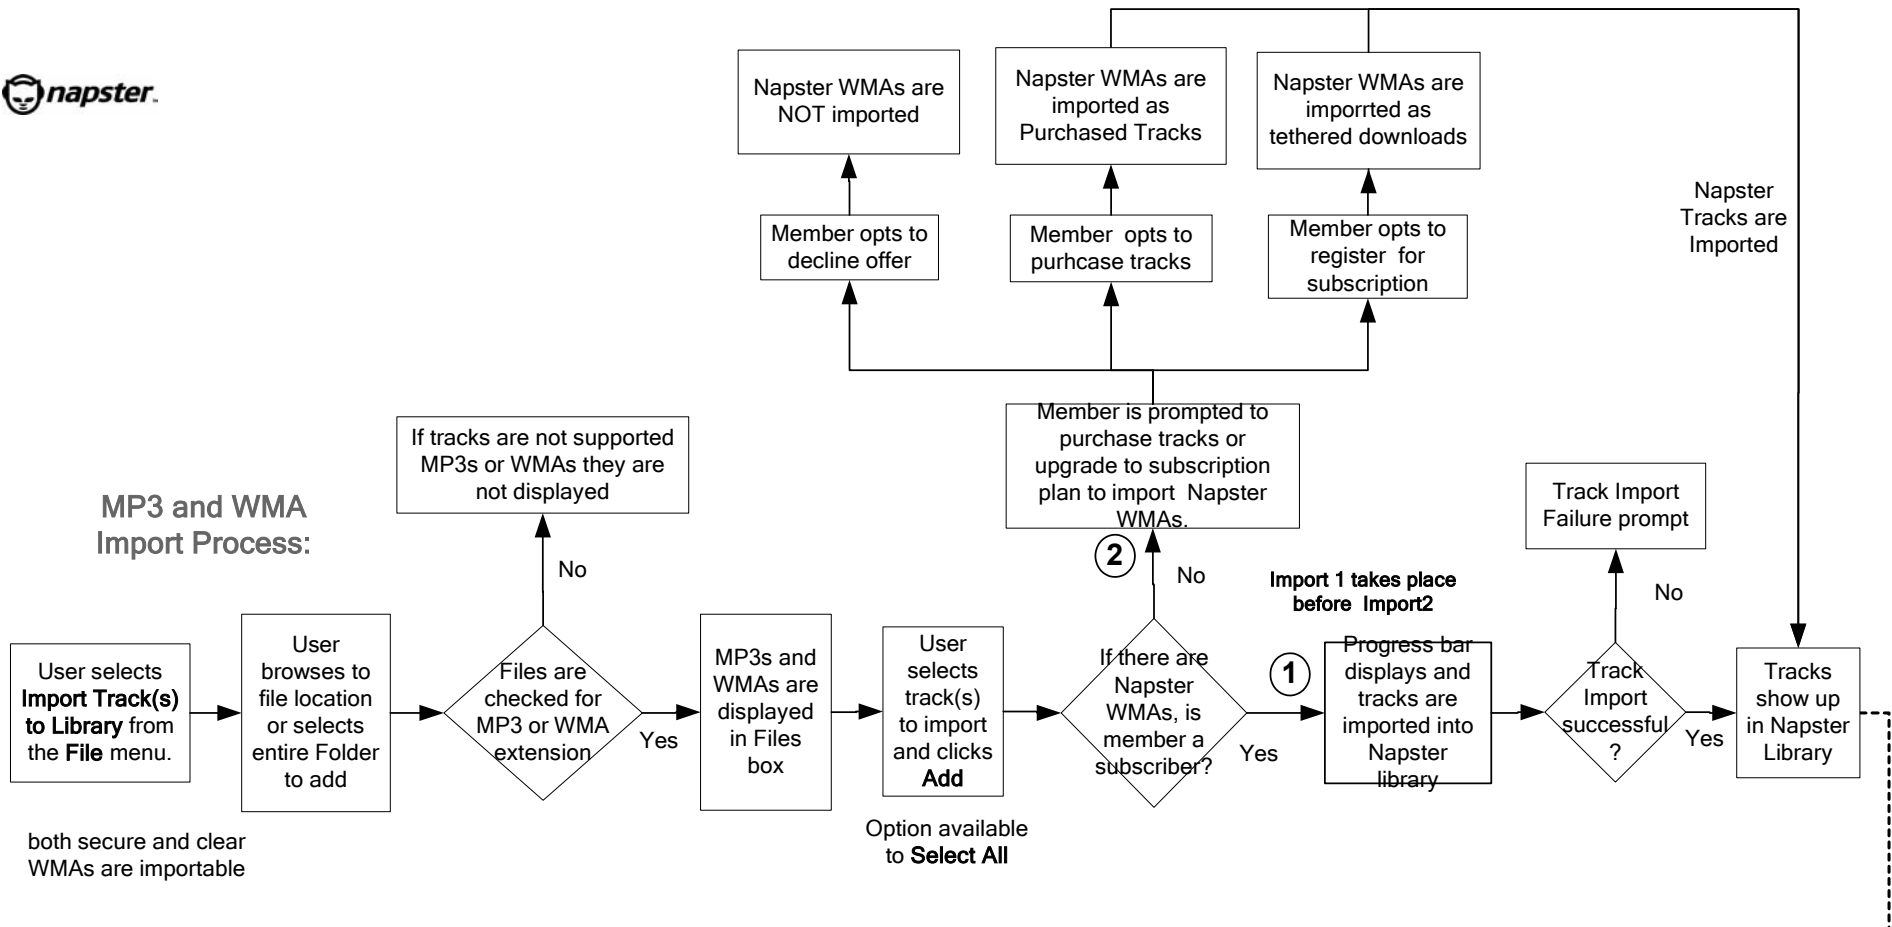

File Import and Editing

6/24/2003

**MP3 and WMA Import Process:**

**Non-Napster/pressplay File Editing Process:**

Lists tracks from selected folders and all sub-folders beneath this folder (default is NOT selected)

Lists tracks from selected folders and all sub-folders beneath this folder (default is NOT selected)

Default folder is My Music

Progress Bar once you click Add (unless there are Napster tracks, in which case see next page)

This prompt displays for non-subscribers  
AFTER non-Napster tracks have imported.

**Importing Napster Tracks(s) as a Non-Subscriber**

The tracks you've selected are Napster tracks. To import and listen to these tracks, you can select **Purchase Tracks** below, or subscribe to access the full Napster service by clicking **Subscribe Now**.

**Subscribe Now**   **Purchase Tracks**   **Cancel**

Ties in to subscription registration. When registration is complete, Napster tracks import.

Ties in to track purchase. First time track purchase would go to credit card registration. When purchase is complete, Napster tracks would import